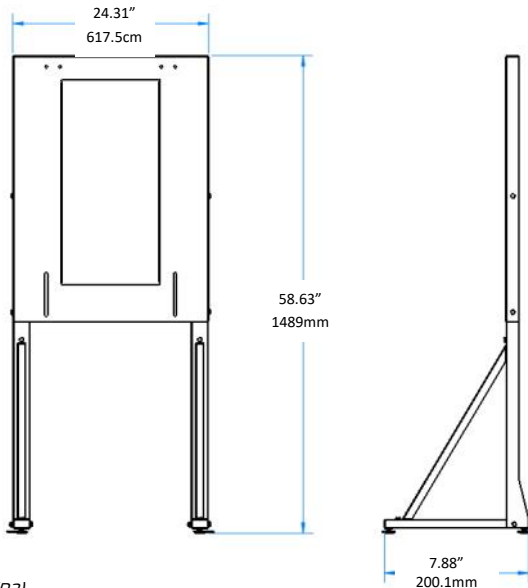

Floor Stands

Convert any IBC INTERGAS wall hanging boiler to a floor standing boiler instantly.

Expandable

Floor Bolts

Adjustable Feet

P-266 + SL 26-260G3
+ P-273 Piping Kit

P-267

Vertical Floor Stand

SL Series G3: 85/115/160/199

HC / DC Series: All Models

900-139(R3)

P-266

Expandable Floor Stand

SL Series G3: 260/399

The SL 26-260G3 floor stand expands to accommodate the SL 40-399G3.

IBC INTERGAS®