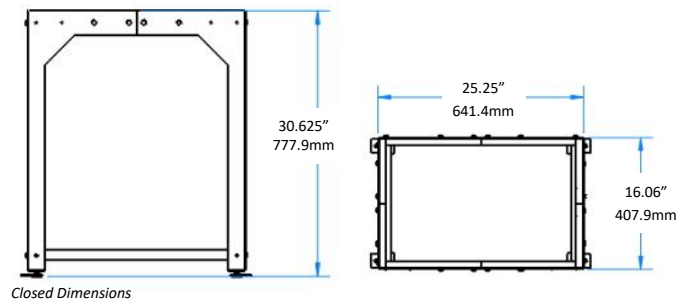

SL Series G3: 85/115/160/199

HC / DC Series: All Models

900-139(R3)

P-266

Expandable Floor Stand

SL Series G3: 260/399

The SL 26-260G3 floor stand expands to accommodate the SL 40-399G3.

IBC INTERGAS®